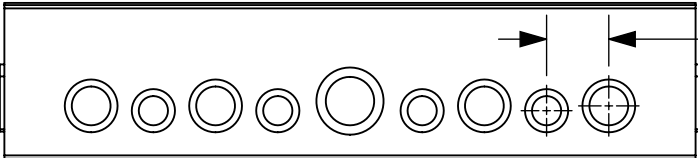

TYPICAL SIZES AND SPACING

SIZE & DISTANCE INFORMATION			
ID	INNER KNOCK-OUT	OUTER KNOCK-OUT	☉ DISTANCE
X	1.00 ϕ	1.38 ϕ	1.62 TYPICAL
Y	1.23 ϕ	1.75 ϕ	
Z	0.73 ϕ	1.13 ϕ	

Z X Z

Z X Z X

INNER
OUTER

X Z Y Z X

Z X Z Y Z X Z